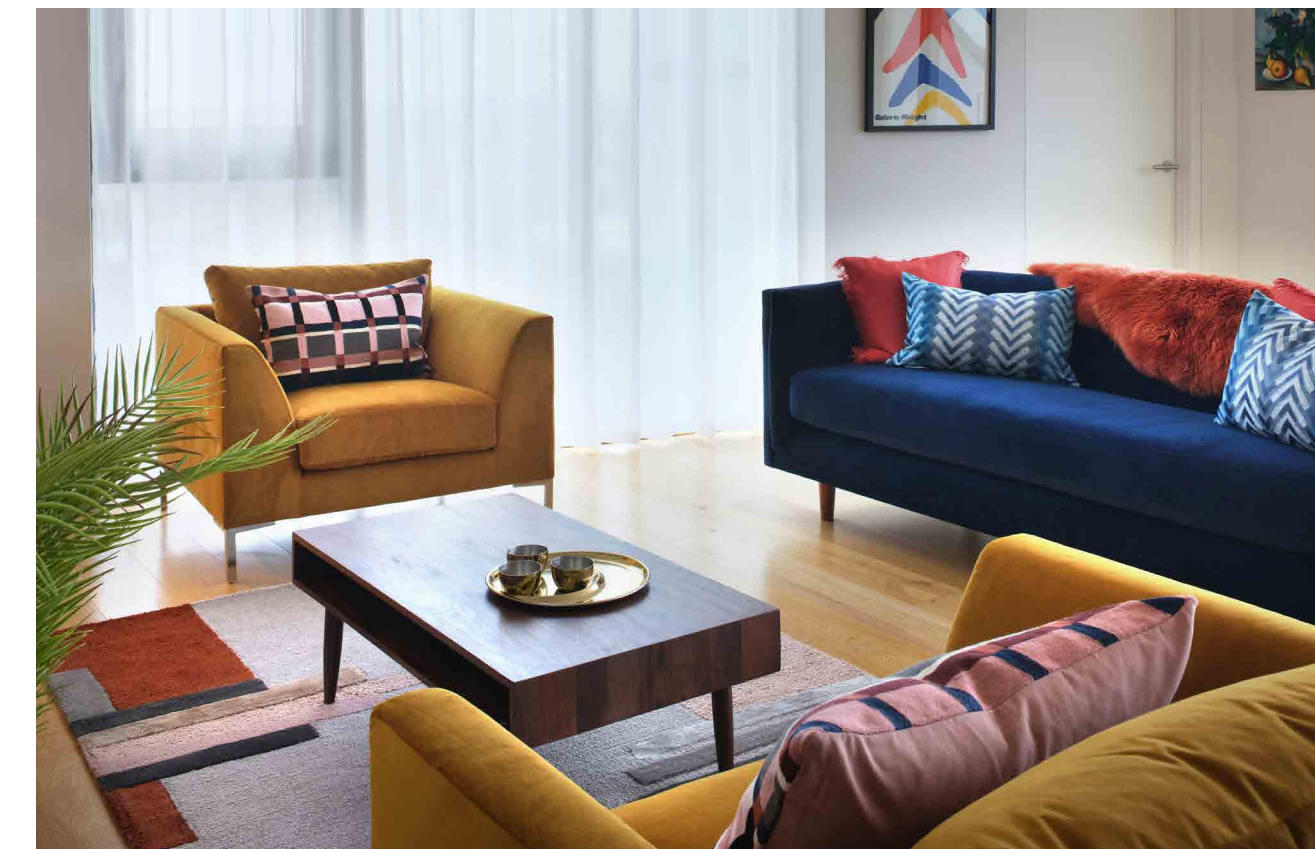

Nine Eastfields gym

Nine Eastfields gym

Marco Polo restaurant

THE APARTMENTS

*beauty*  
**in the details**

Nine Eastfields lobby

Nine Eastfields lobby

**Nine Eastfields is the final building at this Thameside Oasis of Exquisite Apartments and Gardens. Revel in the Riverside life and relax in our latest luxury apartments overlooking the Thames. Located in the vibrant heart of Wandsworth, Riverside Quarter is home to stylish and contemporary living in South West London.**

*Outside  
and inside*

Typical apartments at Nine Eastfields

A Thameside Oasis of Exquisite Apartments and Gardens. Revel in the Riverside life and relax in our latest luxury apartments overlooking the Thames. Located in the vibrant heart of Wandsworth, Riverside Quarter is home to *stylish and contemporary living* in South West London.