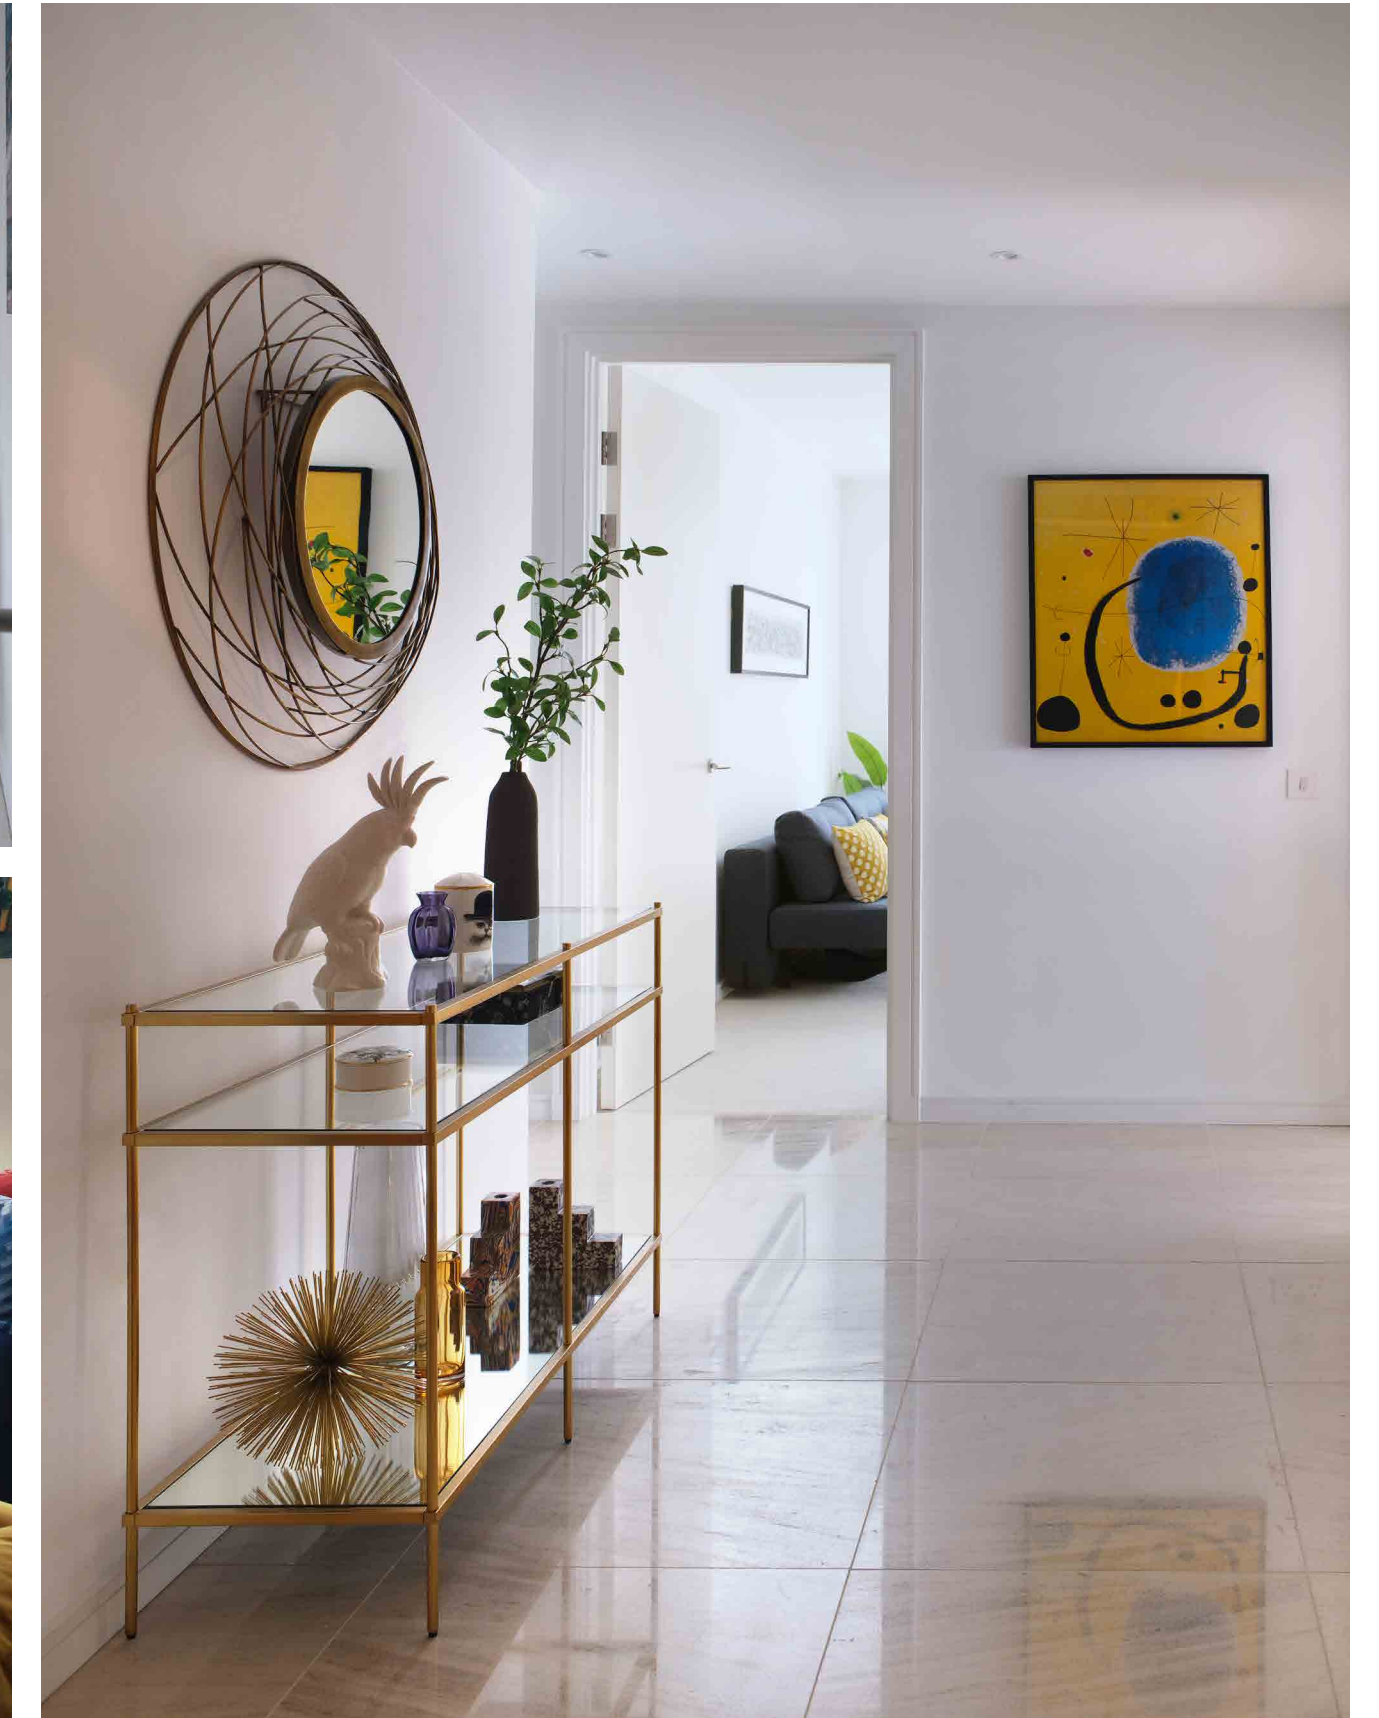

# RQ

*riverside living*

WANDSWORTH

WELCOME TO RIVERSIDE QUARTER

*An Oasis of Exquisite  
Apartments and Gardens.*  
**Revel in the Riverside life  
and relax in our latest luxury  
apartments overlooking  
the Thames. Located in the  
vibrant heart of Wandsworth,  
Riverside Quarter is home to  
*stylish and contemporary* living  
in South West London.**

Nine Eastfields

THE AMENITIES

*an waterfront*

**lifestyle**

Nine Eastfields swimming pool

THE DEVELOPMENT

For the residents at Riverside Quarter there are some *genuine gems*. Marco Polo sits beside The Piazza with *terraces overlooking the Thames*, and a convenience store provides the inevitable necessities. There are also two well-equipped gyms and a *stunning swimming pool* in Nine Eastfields, all exclusive to residents. The whole development being served by *concierge and portage*.

Nine Eastfields gym

Nine Eastfields gym

Marco Polo restaurant

THE APARTMENTS

*beauty*  
**in the details**

Nine Eastfields lobby

Nine Eastfields lobby

**Nine Eastfields is the final building at this Thameside Oasis of Exquisite Apartments and Gardens. Revel in the Riverside life and relax in our latest luxury apartments overlooking the Thames. Located in the vibrant heart of Wandsworth, Riverside Quarter is home to stylish and contemporary living in South West London.**

*Outside  
and inside*

Typical apartments at Nine Eastfields

A Thameside Oasis of Exquisite Apartments and Gardens. Revel in the Riverside life and relax in our latest luxury apartments overlooking the Thames. Located in the vibrant heart of Wandsworth, Riverside Quarter is home to *stylish and contemporary living* in South West London.