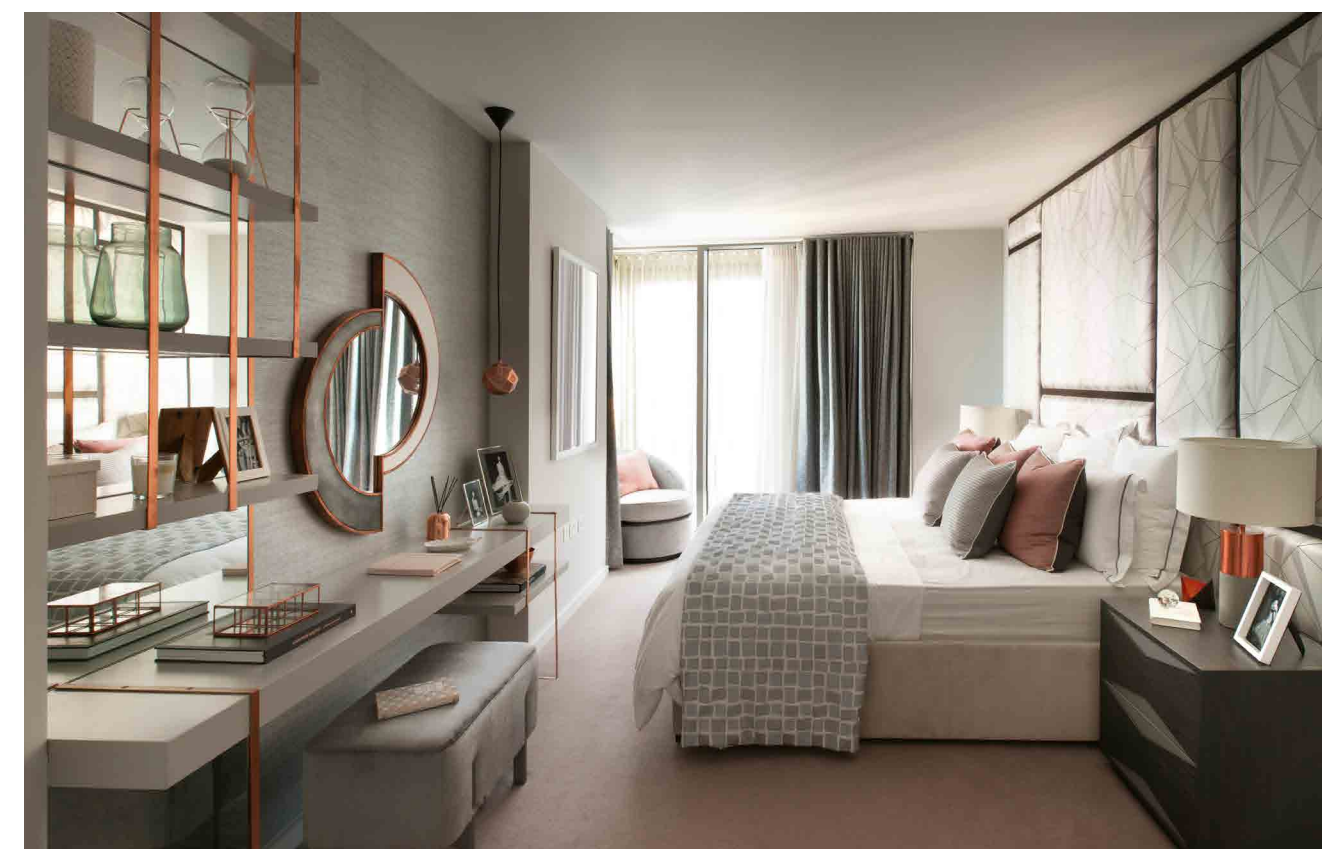

Nine Eastfields gym

Nine Eastfields gym

Marco Polo restaurant

THE APARTMENTS

*beauty*  
**in the details**

Nine Eastfields lobby

Nine Eastfields lobby

**Nine Eastfields is the final building at this Thameside Oasis of Exquisite Apartments and Gardens. Revel in the Riverside life and relax in our latest luxury apartments overlooking the Thames. Located in the vibrant heart of Wandsworth, Riverside Quarter is home to stylish and contemporary living in South West London.**

*Outside  
and inside*

Typical apartments at Nine Eastfields

A Thameside Oasis of Exquisite Apartments and Gardens. Revel in the Riverside life and relax in our latest luxury apartments overlooking the Thames. Located in the vibrant heart of Wandsworth, Riverside Quarter is home to *stylish and contemporary living* in South West London.