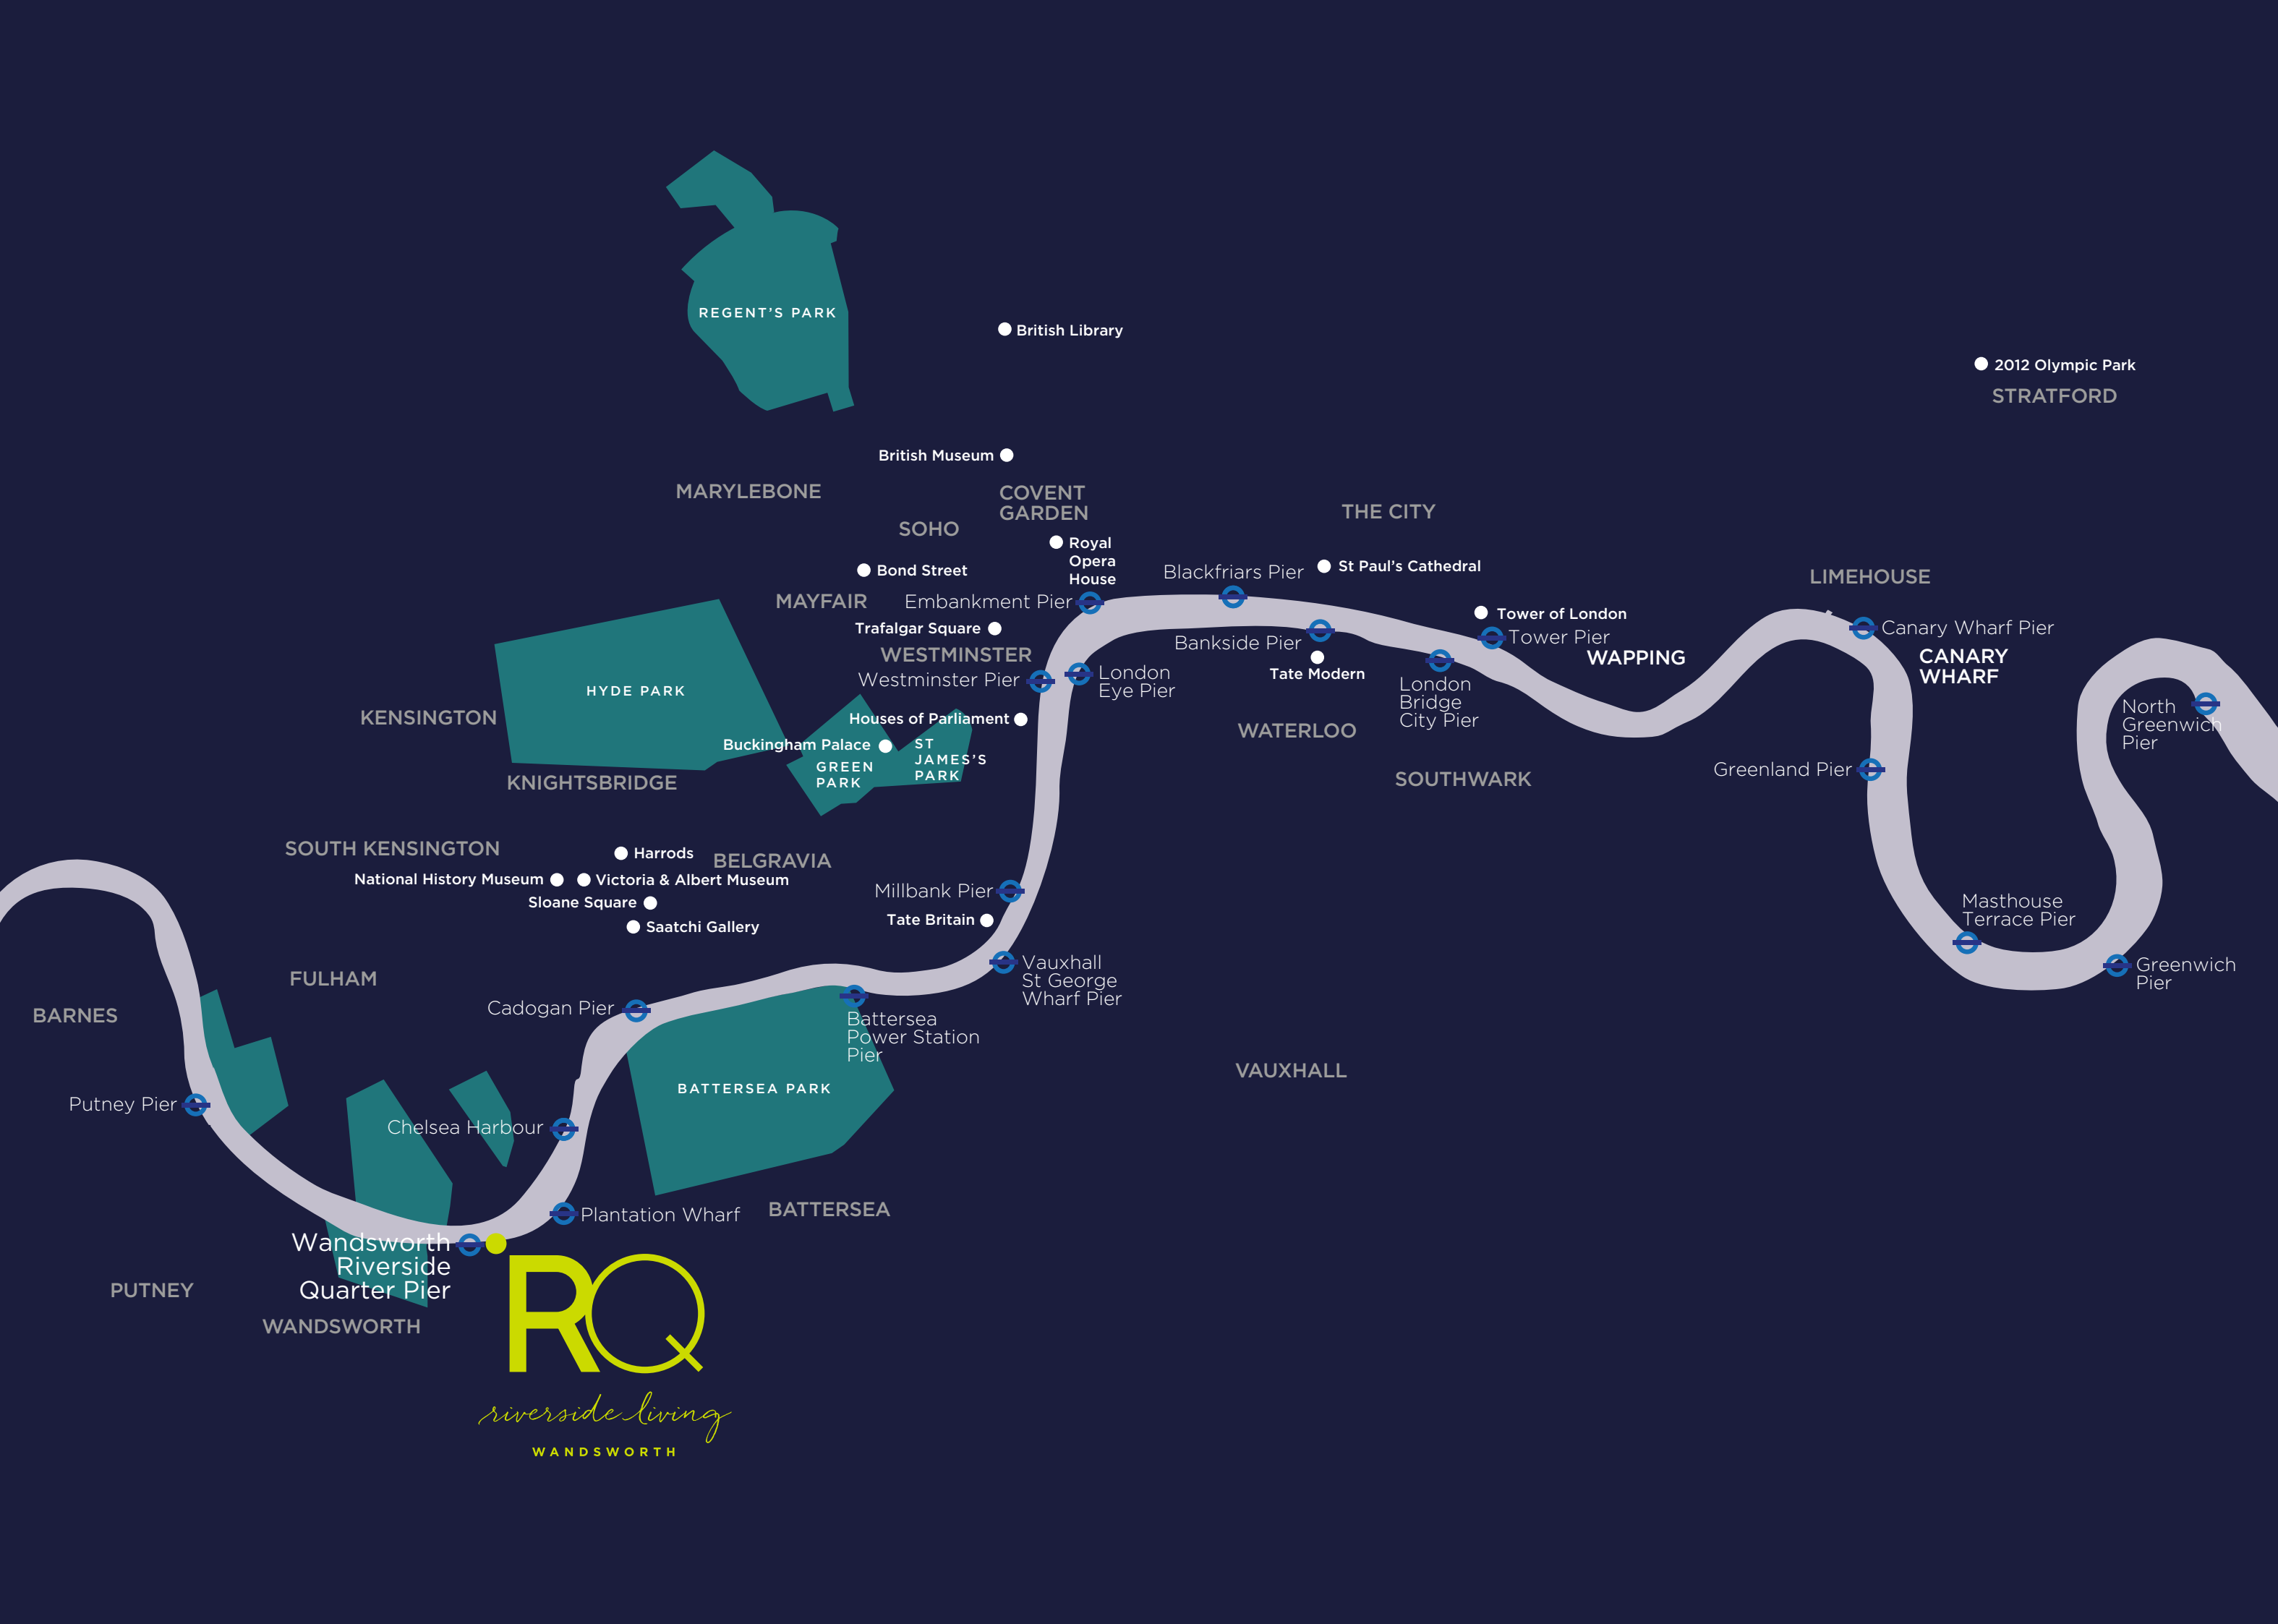

# RQ

*riverside living*

WANDSWORTH

WELCOME TO RIVERSIDE QUARTER

*An Oasis of Exquisite  
Apartments and Gardens.*  
**Revel in the Riverside life  
and relax in our latest luxury  
apartments overlooking  
the Thames. Located in the  
vibrant heart of Wandsworth,  
Riverside Quarter is home to  
*stylish and contemporary* living  
in South West London.**

Nine Eastfields gym

Nine Eastfields gym

Marco Polo restaurant

THE APARTMENTS

*beauty*  
**in the details**

Nine Eastfields lobby

Nine Eastfields lobby

**Nine Eastfields is the final building at this Thameside Oasis of Exquisite Apartments and Gardens. Revel in the Riverside life and relax in our latest luxury apartments overlooking the Thames. Located in the vibrant heart of Wandsworth, Riverside Quarter is home to stylish and contemporary living in South West London.**

*Outside  
and inside*

Typical apartments at Nine Eastfields

A Thameside Oasis of Exquisite Apartments and Gardens. Revel in the Riverside life and relax in our latest luxury apartments overlooking the Thames. Located in the vibrant heart of Wandsworth, Riverside Quarter is home to *stylish and contemporary living* in South West London.