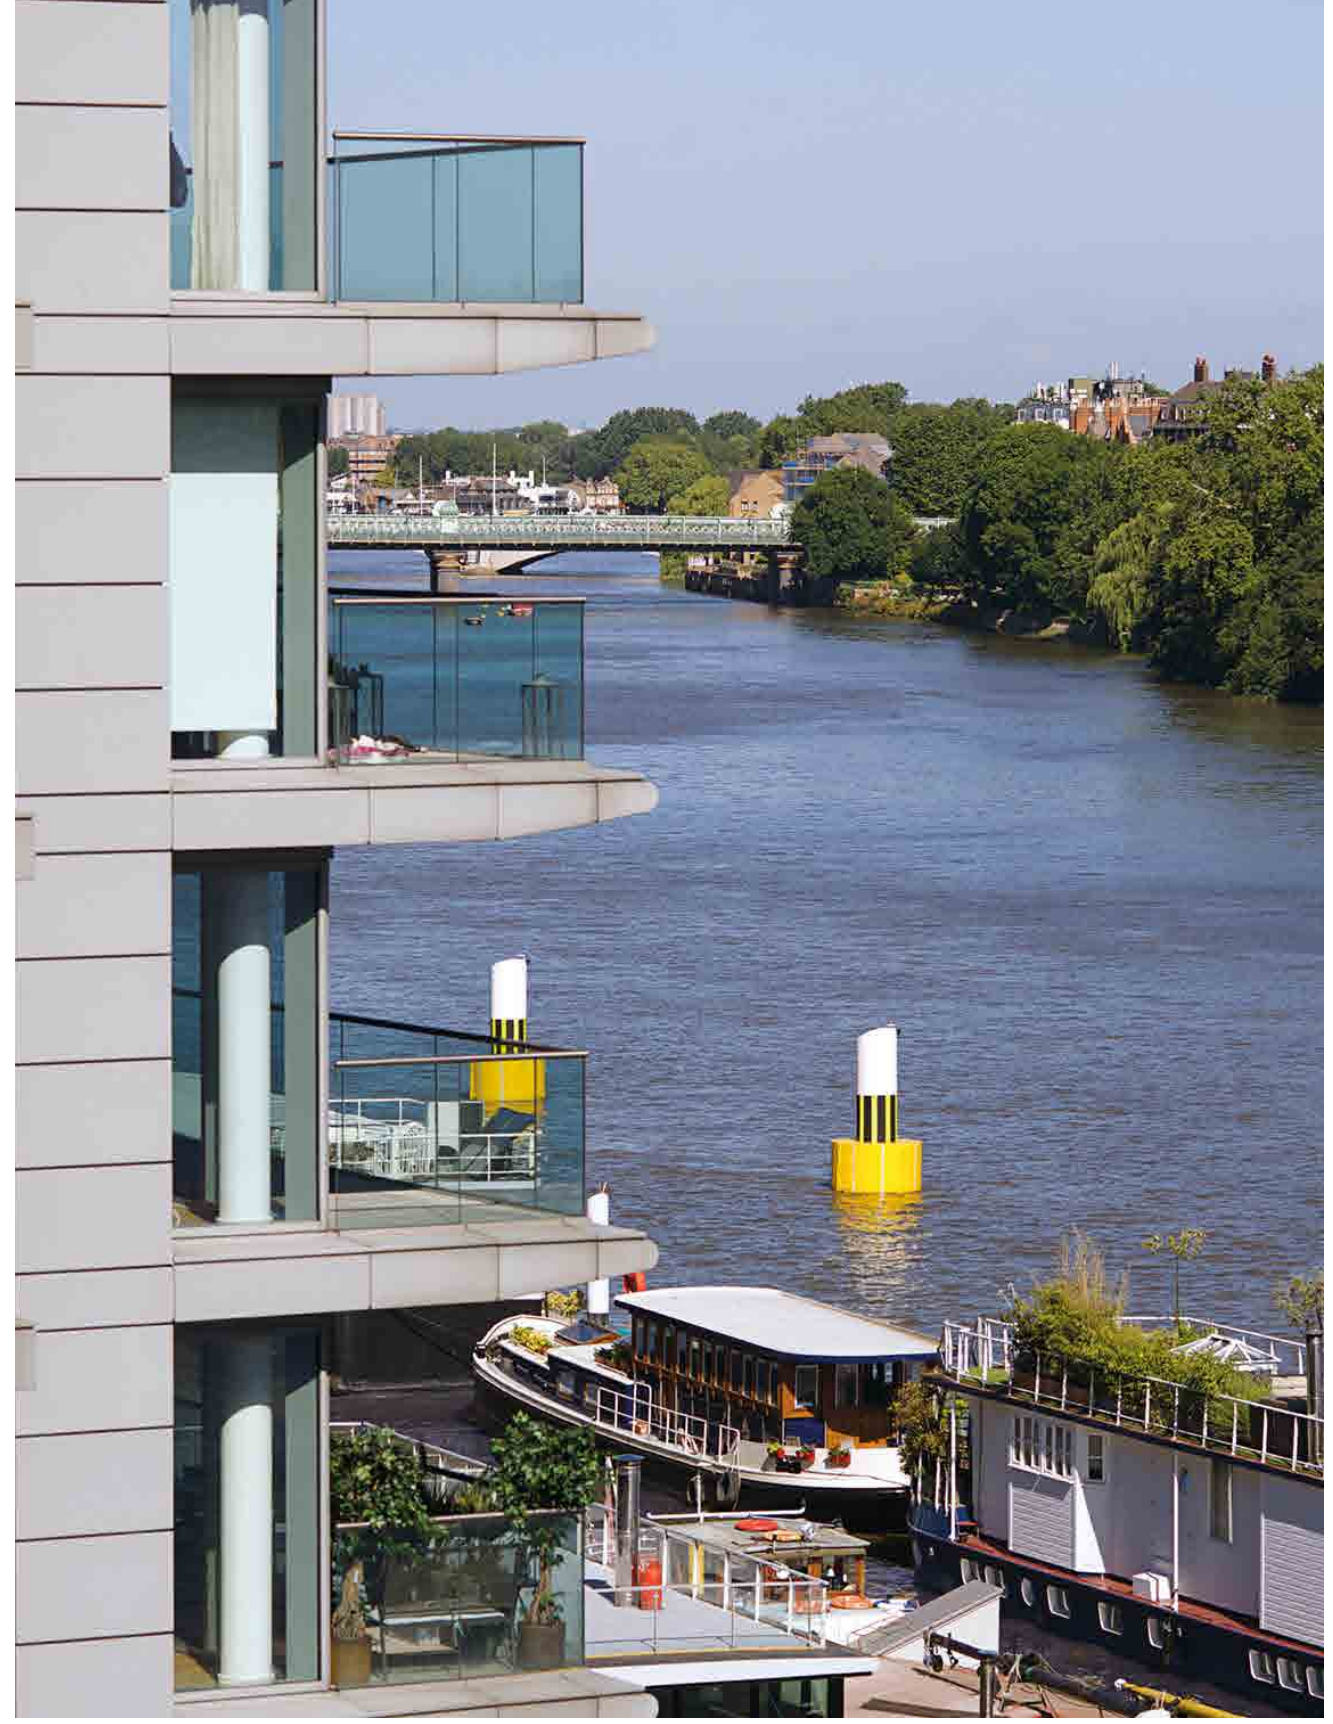

# RQ

*riverside living*

WANDSWORTH

WELCOME TO RIVERSIDE QUARTER

*An Oasis of Exquisite  
Apartments and Gardens.*  
**Revel in the Riverside life  
and relax in our latest luxury  
apartments overlooking  
the Thames. Located in the  
vibrant heart of Wandsworth,  
Riverside Quarter is home to  
*stylish and contemporary* living  
in South West London.**

## THE DEVELOPMENT

Central to Riverside Quarter's charm are the *gardens* that weave throughout the neighbourhood. The **Piazza** provides *restaurants, cafés and convenience shopping* whilst the various businesses that occupy some of the ground floor premises ensures there is life and bustle all day round. *Revel in the Riverside life.*

Nine Eastfields

THE AMENITIES

*an waterfront*

**lifestyle**

Nine Eastfields swimming pool

THE DEVELOPMENT

For the residents at Riverside Quarter there are some *genuine gems*. Marco Polo sits beside The Piazza with *terraces overlooking the Thames*, and a convenience store provides the inevitable necessities. There are also two well-equipped gyms and a *stunning swimming pool* in Nine Eastfields, all exclusive to residents. The whole development being served by *concierge and portage*.

*Outside  
and inside*

Typical apartments at Nine Eastfields

A Thameside Oasis of Exquisite Apartments and Gardens. Revel in the Riverside life and relax in our latest luxury apartments overlooking the Thames. Located in the vibrant heart of Wandsworth, Riverside Quarter is home to *stylish and contemporary living* in South West London.