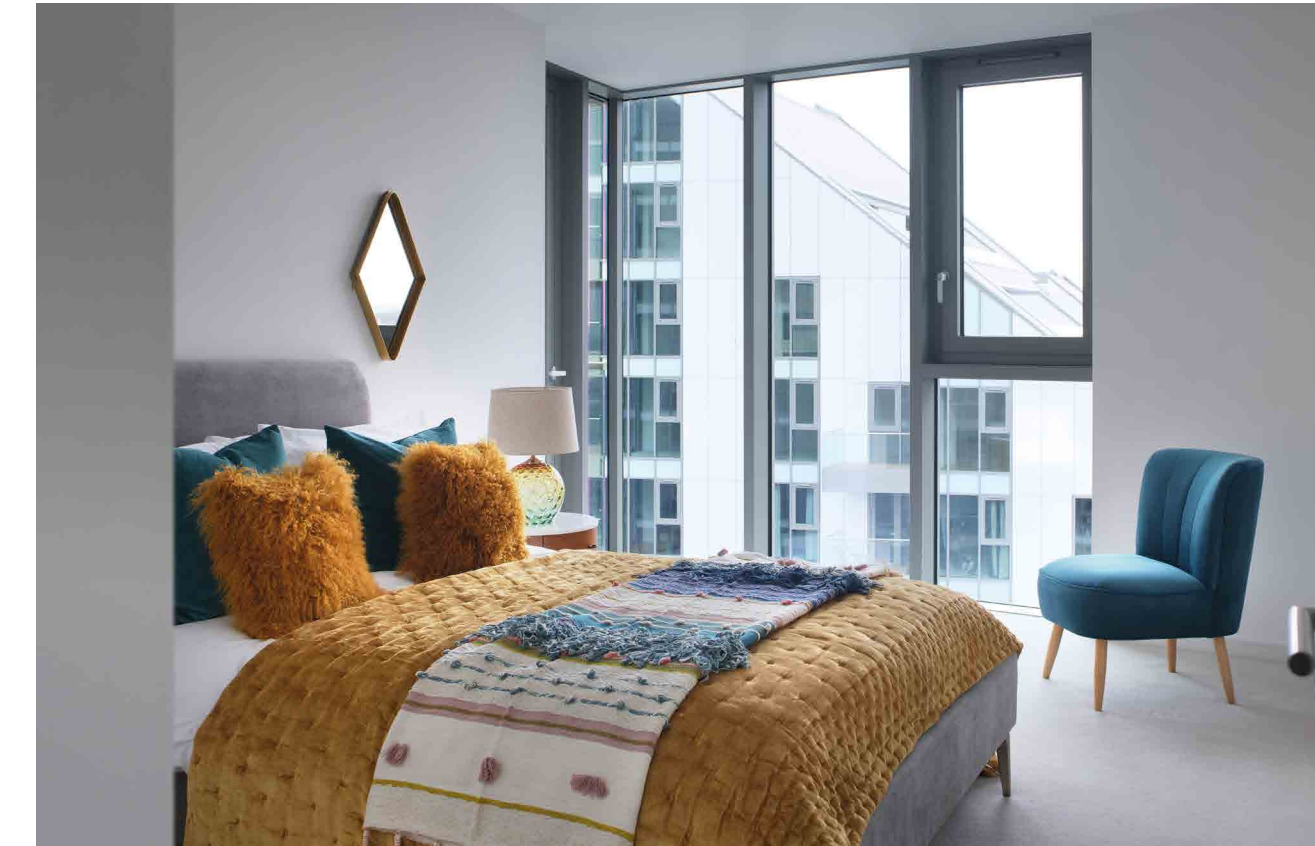

# RQ

*riverside living*

WANDSWORTH

WELCOME TO RIVERSIDE QUARTER

*An Oasis of Exquisite  
Apartments and Gardens.*  
**Revel in the Riverside life  
and relax in our latest luxury  
apartments overlooking  
the Thames. Located in the  
vibrant heart of Wandsworth,  
Riverside Quarter is home to  
*stylish and contemporary* living  
in South West London.**

*Outside  
and inside*

Typical apartments at Nine Eastfields

A Thameside Oasis of Exquisite Apartments and Gardens. Revel in the Riverside life and relax in our latest luxury apartments overlooking the Thames. Located in the vibrant heart of Wandsworth, Riverside Quarter is home to *stylish and contemporary living* in South West London.